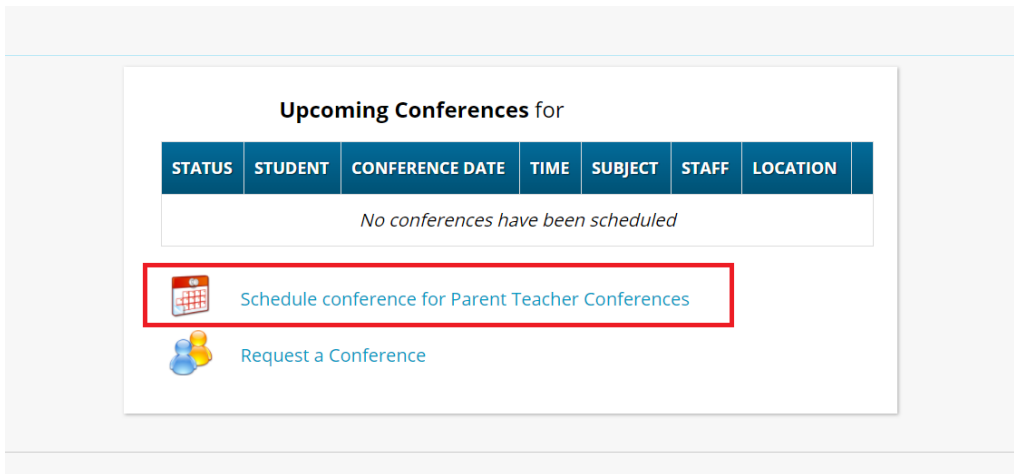

Scheduling a Parent Teacher Conference

1. Log into the parent portal and select the "Conferences" tab:

2. Click on the "Schedule conference for Parent Teacher Conferences" link:

3. Select a time block for the teachers you would like to have a conference with by clicking on the "Reserve" button